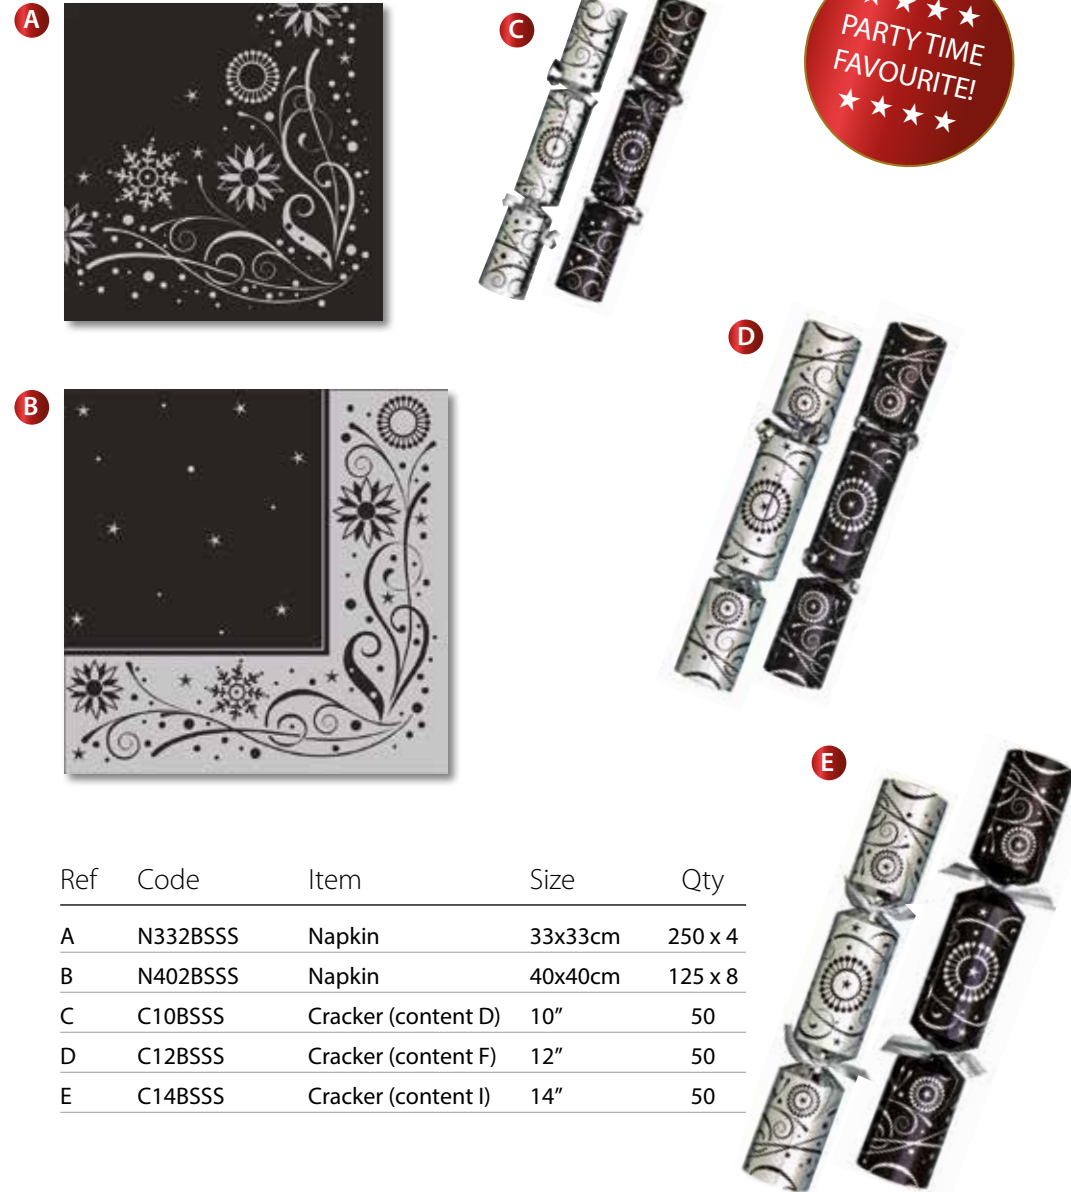

Black Silver Snowflake Swirl

An 'on trend' matching tableware range for party celebrations.

★ ★ ★ ★ ★
PARTY TIME
FAVOURITE!
★ ★ ★ ★ ★

Ref	Code	Item	Size	Qty
A	N332BSSS	Napkin	33x33cm	250 x 4
B	N402BSSS	Napkin	40x40cm	125 x 8
C	C10BSSS	Cracker (content D)	10"	50
D	C12BSSS	Cracker (content F)	12"	50
E	C14BSSS	Cracker (content I)	14"	50